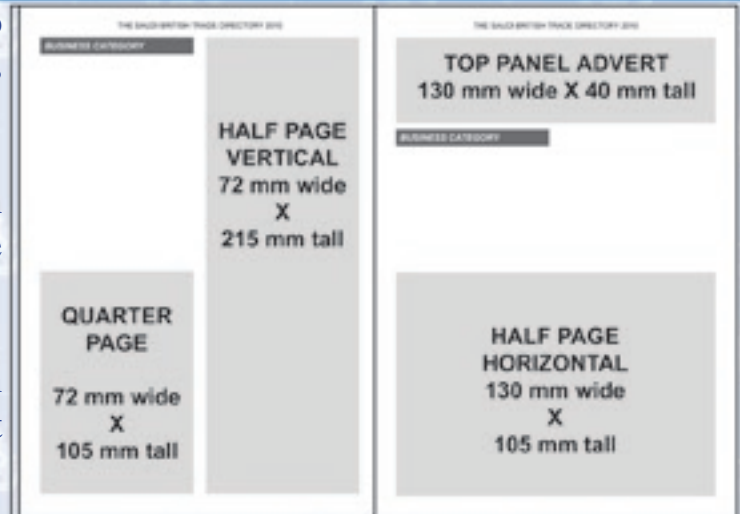

Companies featured in the printed edition also feature in the online database at www.sbtd.co.uk

Advertising Rates are as follows:

Profile Ad Double Page	SR18000	£3000 +vat
Full Page Ad	SR15000	£2500 +vat
Half Page Ad	SR8000	£1335 +vat
Quarter Page Ad	SR6000	£1000 +vat
Top Panel Ad	SR5000	£850 +vat
Logo Box Ad	SR1000	£170 +vat
Export UK Section Text Entry		£69 +vat

Advert Sizes are as follows:

Final Page Size	170 mm wide x 240 mm tall
Full Page Bleed	180 mm wide x 250 mm tall
Half Page Vertical	72 mm wide x 215 mm tall
Half Page Horizontal	150 mm wide x 105mm tall
Quarter Page	72 mm wide x 105 mm tall
Top Panel	150 mm wide x 40 mm tall
Logo Box	72mm wide x 25mm tall