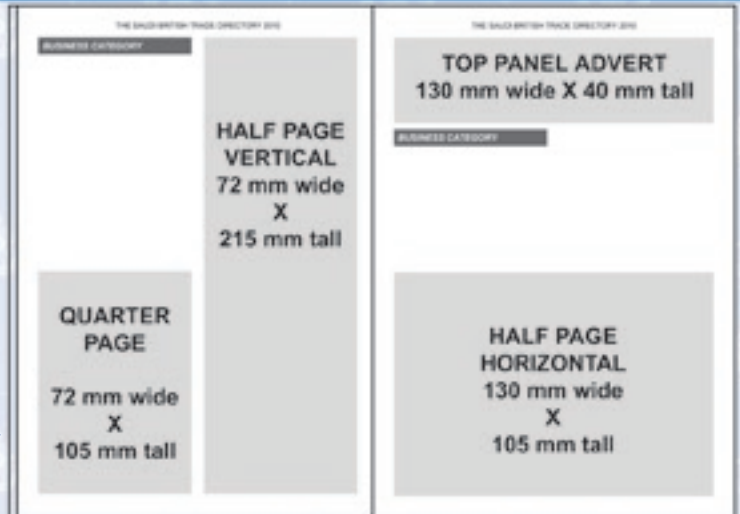

Companies featured in the printed edition also feature in the online database at www.sbtd.co.uk

Advertising Rates are as follows:

Profile Ad Double Page	SR18000	£3000 +vat
Full Page Ad	SR15000	£2500 +vat
Half Page Ad	SR8000	£1335 +vat
Quarter Page Ad	SR6000	£1000 +vat
Top Panel Ad	SR5000	£850 +vat
Logo Box Ad	SR1000	£170 +vat
Export UK Section Text Entry		£69 +vat

Advert Sizes are as follows:

Final Page Size	170 mm wide x 240 mm tall
Full Page Bleed	180 mm wide x 250 mm tall
Half Page Vertical	72 mm wide x 215 mm tall
Half Page Horizontal	150 mm wide x 105mm tall
Quarter Page	72 mm wide x 105 mm tall
Top Panel	150 mm wide x 40 mm tall
Logo Box	72mm wide x 25mm tall

Files may be supplied on a CD or direct to our Internet Dropbox (FTP Address, Username & Password supplied on request.)

Special Note re BLEED Adverts

Please note that the trim may vary depending on the placement position. Advert designers should allow a minimum of 10mm from any cut or bound edge for critical material.